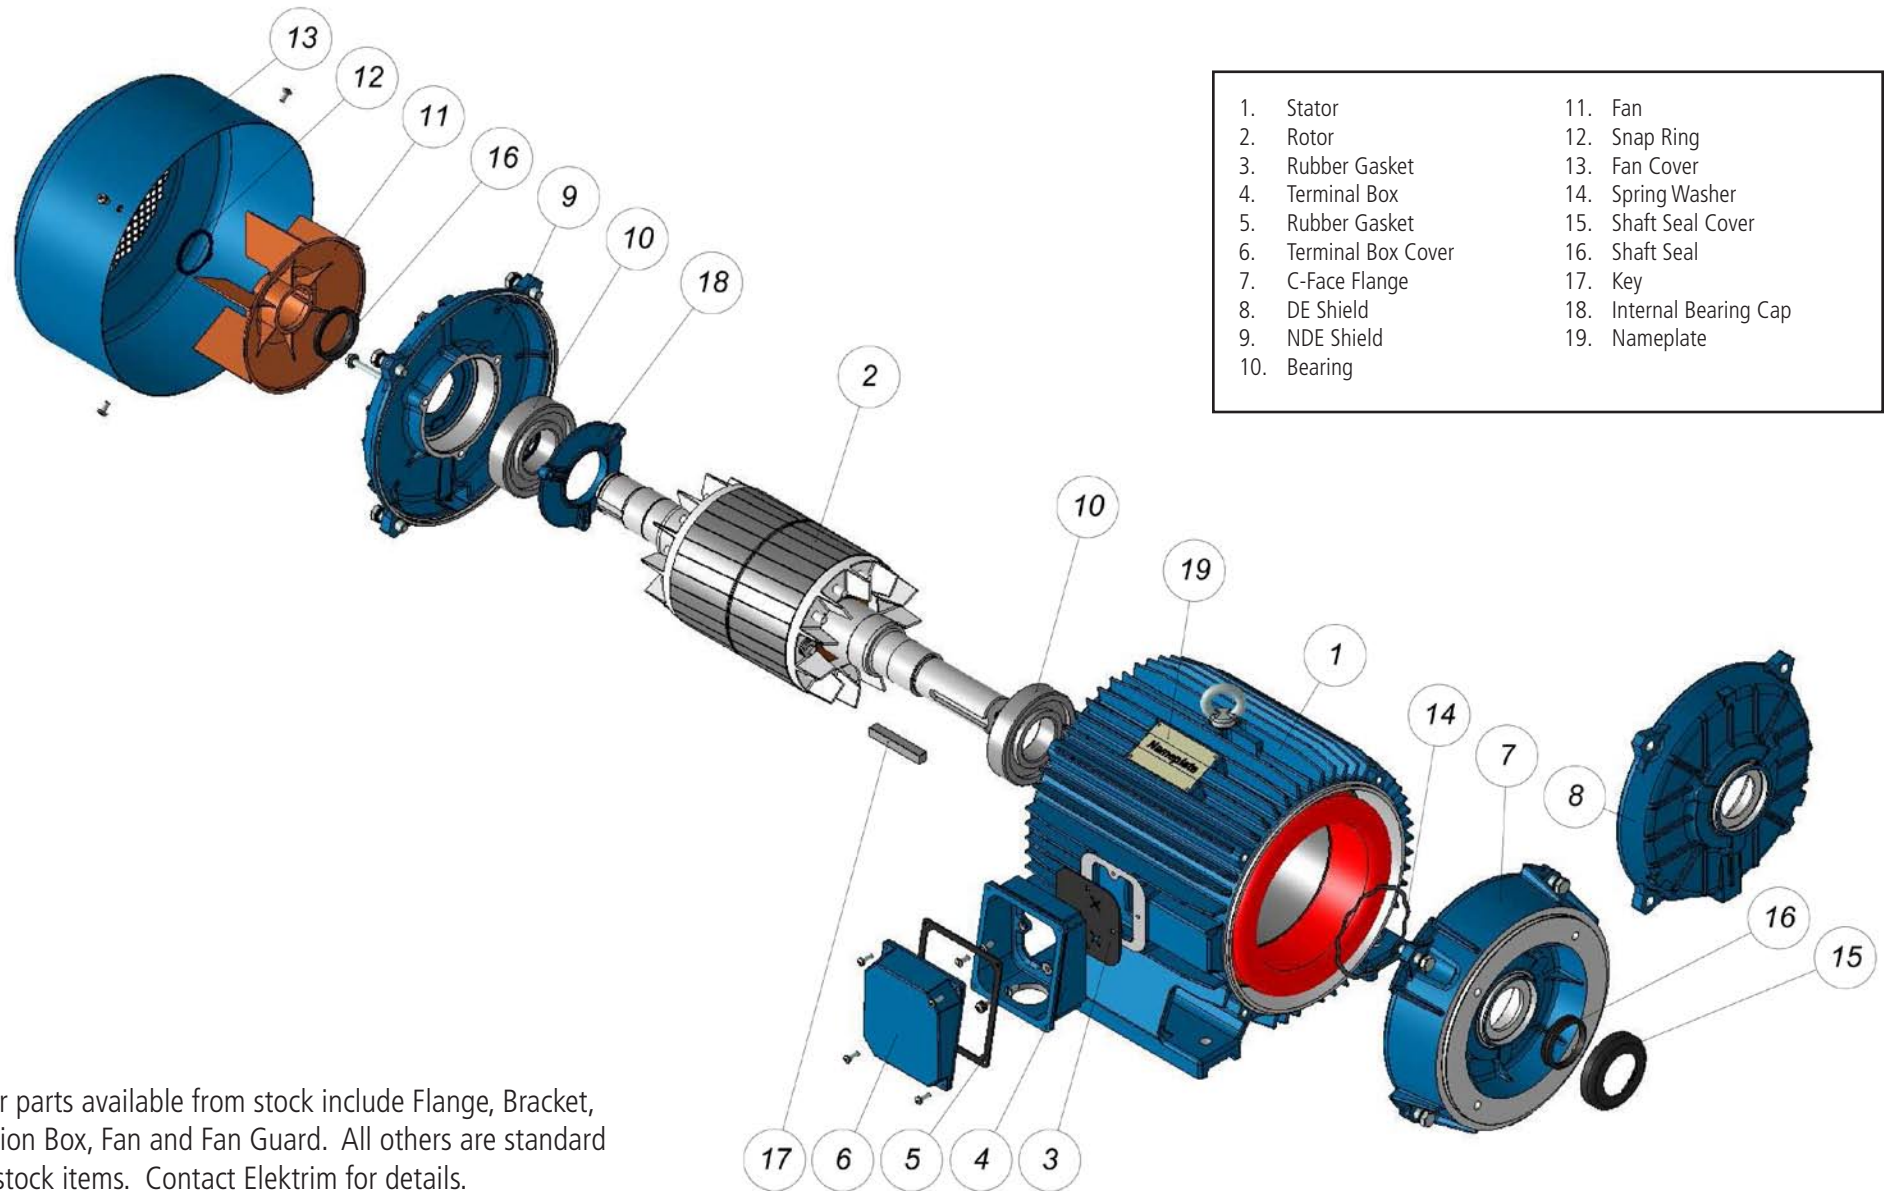

NEMA Motor Parts

20N, 40N and 60N Series
140-280 Frame Size

Major parts available from stock include Flange, Bracket, Junction Box, Fan and Fan Guard. All others are standard non-stock items. Contact Elektrim for details.

NEMA Motor Parts

20N, 40N and 60N Series
320-440 Frame Size

Major parts available from stock include Flange, Bracket, Junction Box, Fan and Fan Guard. All others are standard non-stock items. Contact Elektrim for details.

- | | |
|-----|-----------------------|
| 1. | Terminal Box Cover |
| 2. | Rubber Gasket |
| 3. | Terminal Board |
| 4. | Terminal Box |
| 5. | Rubber Gasket |
| 6. | Gland |
| 7. | Terminal Box Complete |
| 8. | Fan Cover |
| 9. | Fan |
| 10. | Tie Rod |
| 11. | NDE Shield |
| 12. | Stator |
| 13. | Foot |
| 14. | Spring Washer |
| 15. | Bearing |
| 16. | Rotor |
| 17. | DE Shield |
| 18. | Shaft Seal |
| 19. | Key |
| 20. | Flange B5 |
| 21. | Flange B14/C1 |
| 22. | Flange B14/C2 |
| 23. | Nameplate |

Major parts available from stock include Flange, Bracket, Junction Box, Fan and Fan Guard. All others are standard non-stock items. Contact Elektrim for details.

1. DE Shield
2. Rotor
3. Shaft Seal
- 4.
5. DE Bearing
6. Key
7. Housing with Feet
8. Internal Bearing Cap
9. DE External Bearing Cap
10. NDE Shield
11. Fan
12. Seeger Ring
13. Fan Cover
14. NDE Bearing
15. Terminal Box Cover
16. Terminal Board
17. Rubber Gasket
18. Terminal Box Housing
19. Rubber Gasket
20. Cable Glands
21. Fan Cover Support
22. Spring Washer
23. Seeger Ring
24. Grease Shield
25. Bearing Internal Ring
26. Grease Nipple
27. NDE External Bearing Cap
28. Flange B5
29. Rubber Gasket
30. Seeger Ring