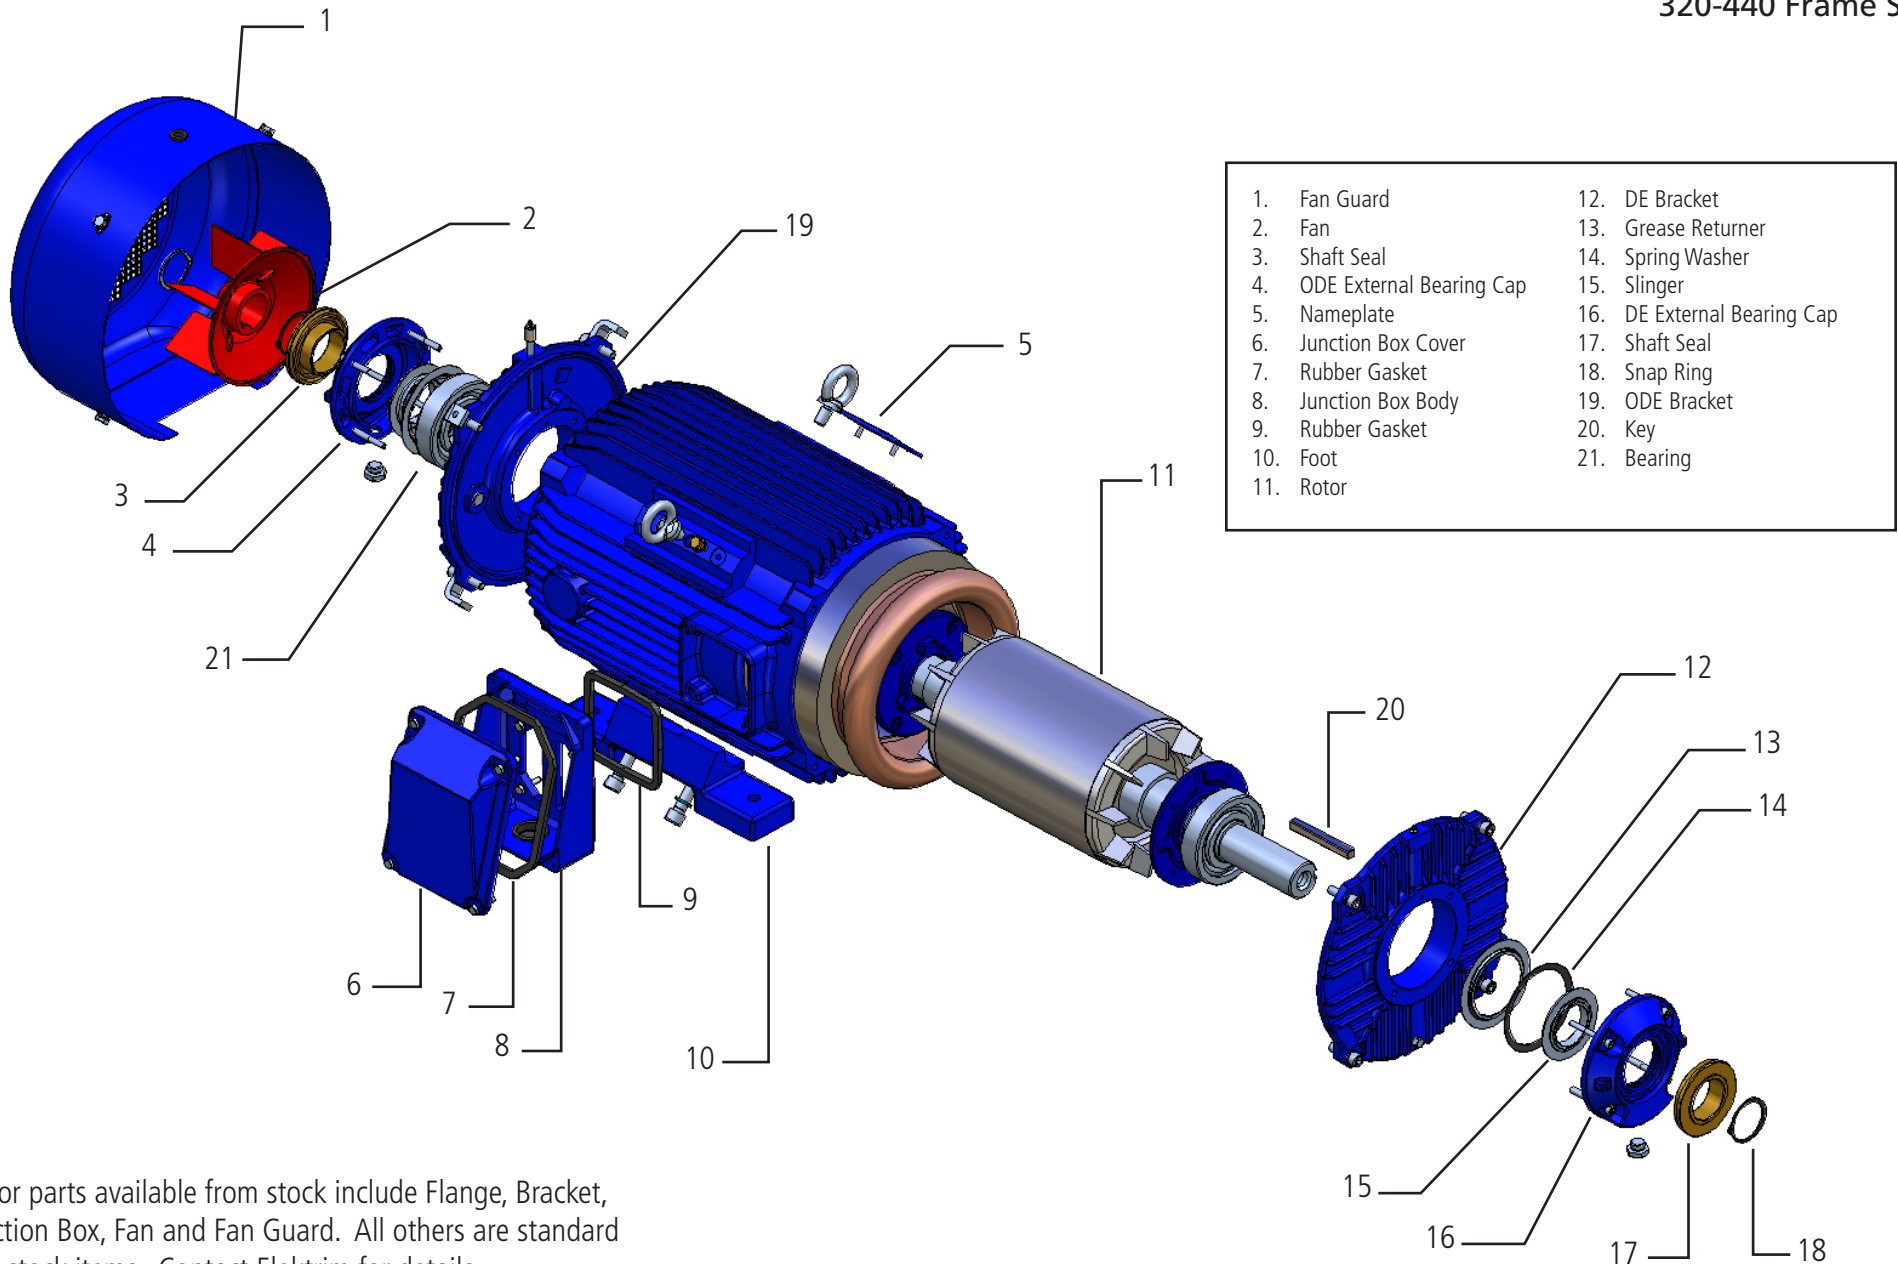

NEMA Motor Parts

20N, 40N and 60N Series
140-280 Frame Size

Major parts available from stock include Flange, Bracket, Junction Box, Fan and Fan Guard. All others are standard non-stock items. Contact Elektrim for details.

NEMA Motor Parts

20N, 40N and 60N Series
320-440 Frame Size

Major parts available from stock include Flange, Bracket, Junction Box, Fan and Fan Guard. All others are standard non-stock items. Contact Elektrim for details.

- | | |
|-----|-----------------------|
| 1. | Terminal Box Cover |
| 2. | Rubber Gasket |
| 3. | Terminal Board |
| 4. | Terminal Box |
| 5. | Rubber Gasket |
| 6. | Gland |
| 7. | Terminal Box Complete |
| 8. | Fan Cover |
| 9. | Fan |
| 10. | Tie Rod |
| 11. | NDE Shield |
| 12. | Stator |
| 13. | Foot |
| 14. | Spring Washer |
| 15. | Bearing |
| 16. | Rotor |
| 17. | DE Shield |
| 18. | Shaft Seal |
| 19. | Key |
| 20. | Flange B5 |
| 21. | Flange B14/C1 |
| 22. | Flange B14/C2 |
| 23. | Nameplate |

Major parts available from stock include Flange, Bracket, Junction Box, Fan and Fan Guard. All others are standard non-stock items. Contact Elektrim for details.

1. DE Shield
2. Rotor
3. Shaft Seal
- 4.
5. DE Bearing
6. Key
7. Housing with Feet
8. Internal Bearing Cap
9. DE External Bearing Cap
10. NDE Shield
11. Fan
12. Seeger Ring
13. Fan Cover
14. NDE Bearing
15. Terminal Box Cover
16. Terminal Board
17. Rubber Gasket
18. Terminal Box Housing
19. Rubber Gasket
20. Cable Glands
21. Fan Cover Support
22. Spring Washer
23. Seeger Ring
24. Grease Shield
25. Bearing Internal Ring
26. Grease Nipple
27. NDE External Bearing Cap
28. Flange B5
29. Rubber Gasket
30. Seeger Ring