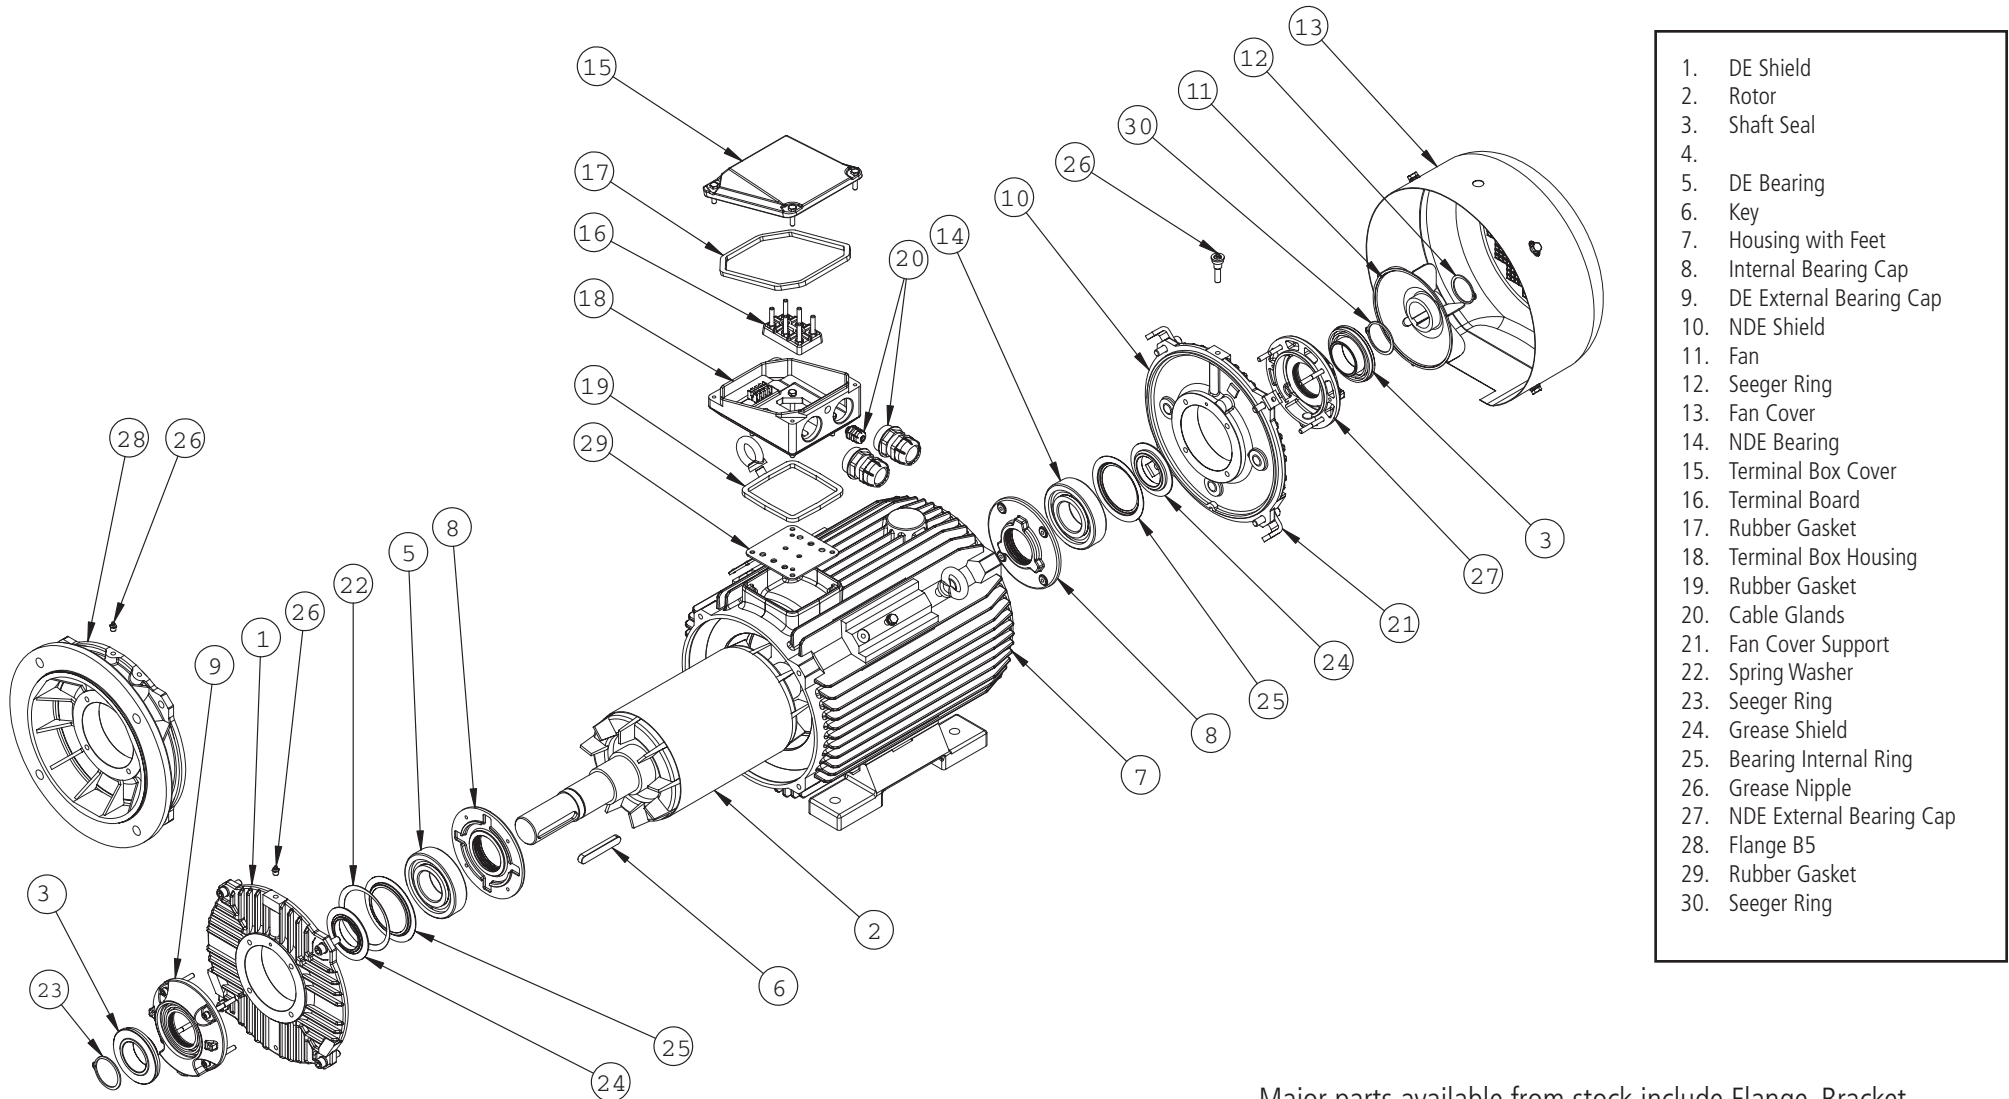

1. DE Shield
2. Rotor
3. Shaft Seal
- 4.
5. DE Bearing
6. Key
7. Housing with Feet
8. Internal Bearing Cap
9. DE External Bearing Cap
10. NDE Shield
11. Fan
12. Seeger Ring
13. Fan Cover
14. NDE Bearing
15. Terminal Box Cover
16. Terminal Board
17. Rubber Gasket
18. Terminal Box Housing
19. Rubber Gasket
20. Cable Glands
21. Fan Cover Support
22. Spring Washer
23. Seeger Ring
24. Grease Shield
25. Bearing Internal Ring
26. Grease Nipple
27. NDE External Bearing Cap
28. Flange B5
29. Rubber Gasket
30. Seeger Ring

Major parts available from stock include Flange, Bracket, Junction Box, Fan and Fan Guard. All others are standard non-stock items. Contact Elektrim for details.