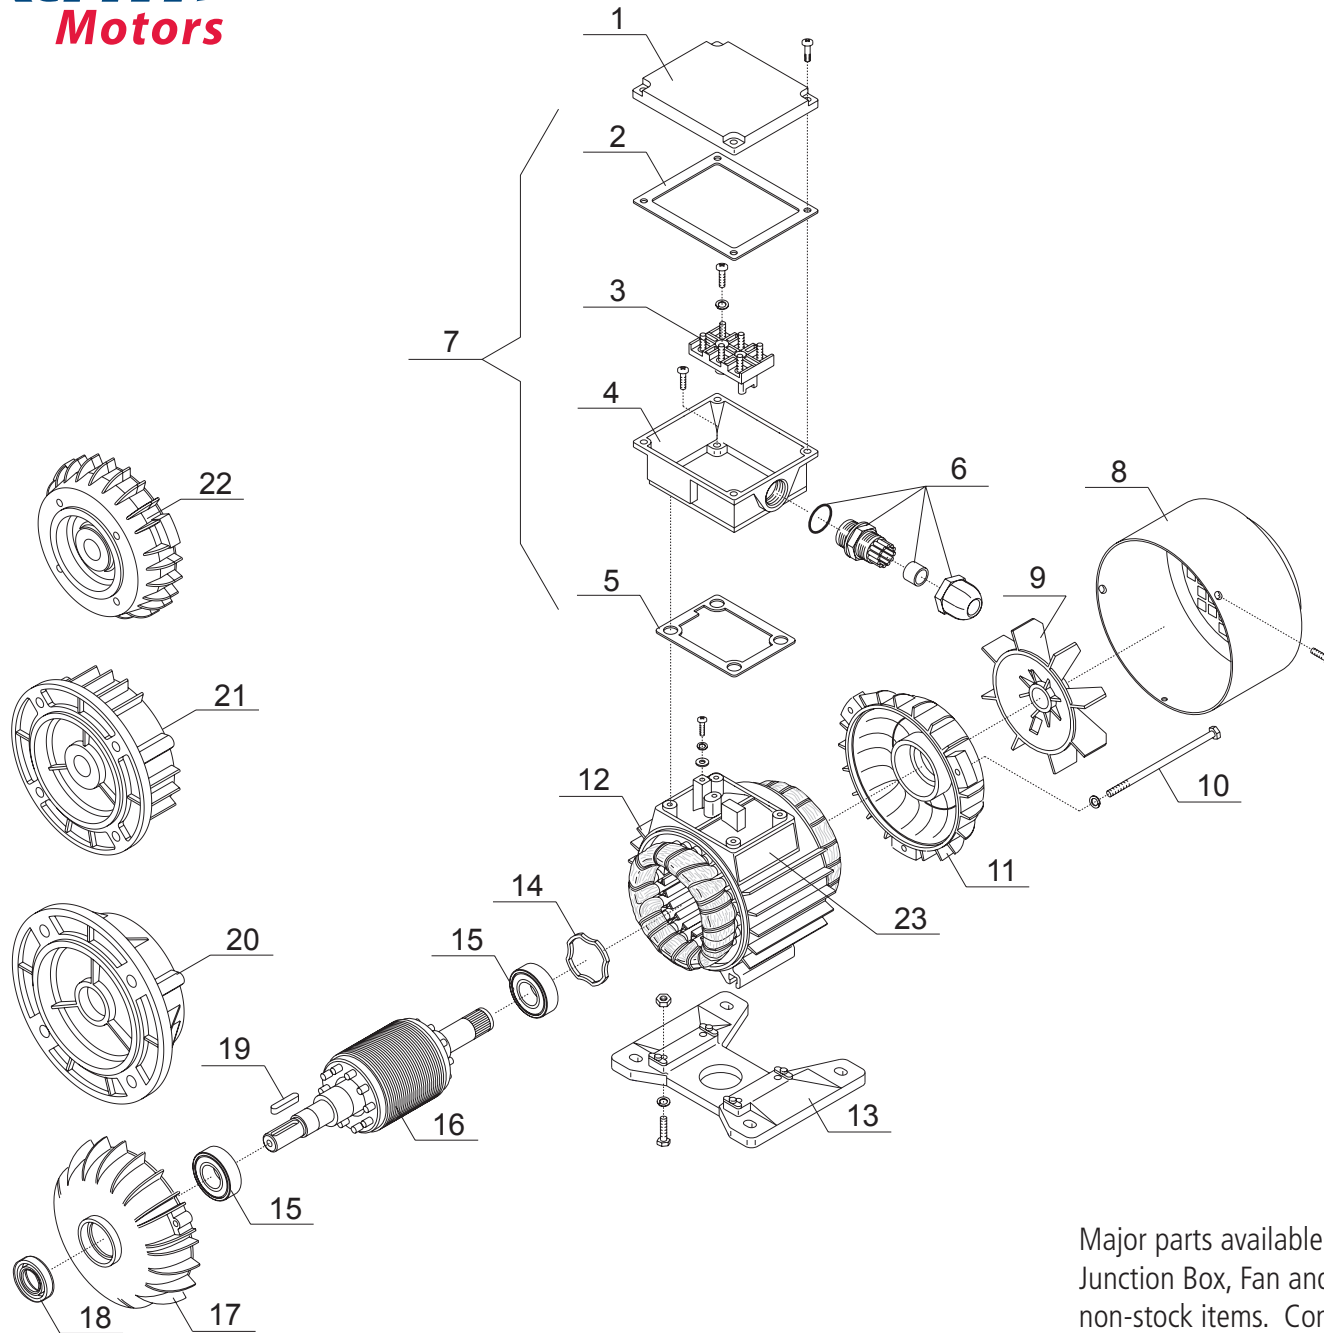

NEMA Motor Parts

20N, 40N and 60N Series
140-280 Frame Size

Major parts available from stock include Flange, Bracket, Junction Box, Fan and Fan Guard. All others are standard non-stock items. Contact Elektrim for details.

NEMA Motor Parts

20N, 40N and 60N Series
320-440 Frame Size

Major parts available from stock include Flange, Bracket, Junction Box, Fan and Fan Guard. All others are standard non-stock items. Contact Elektrim for details.

- | | |
|-----|-----------------------|
| 1. | Terminal Box Cover |
| 2. | Rubber Gasket |
| 3. | Terminal Board |
| 4. | Terminal Box |
| 5. | Rubber Gasket |
| 6. | Gland |
| 7. | Terminal Box Complete |
| 8. | Fan Cover |
| 9. | Fan |
| 10. | Tie Rod |
| 11. | NDE Shield |
| 12. | Stator |
| 13. | Foot |
| 14. | Spring Washer |
| 15. | Bearing |
| 16. | Rotor |
| 17. | DE Shield |
| 18. | Shaft Seal |
| 19. | Key |
| 20. | Flange B5 |
| 21. | Flange B14/C1 |
| 22. | Flange B14/C2 |
| 23. | Nameplate |

Major parts available from stock include Flange, Bracket, Junction Box, Fan and Fan Guard. All others are standard non-stock items. Contact Elektrim for details.

1. DE Shield
2. Rotor
3. Shaft Seal
- 4.
5. DE Bearing
6. Key
7. Housing with Feet
8. Internal Bearing Cap
9. DE External Bearing Cap
10. NDE Shield
11. Fan
12. Seeger Ring
13. Fan Cover
14. NDE Bearing
15. Terminal Box Cover
16. Terminal Board
17. Rubber Gasket
18. Terminal Box Housing
19. Rubber Gasket
20. Cable Glands
21. Fan Cover Support
22. Spring Washer
23. Seeger Ring
24. Grease Shield
25. Bearing Internal Ring
26. Grease Nipple
27. NDE External Bearing Cap
28. Flange B5
29. Rubber Gasket
30. Seeger Ring