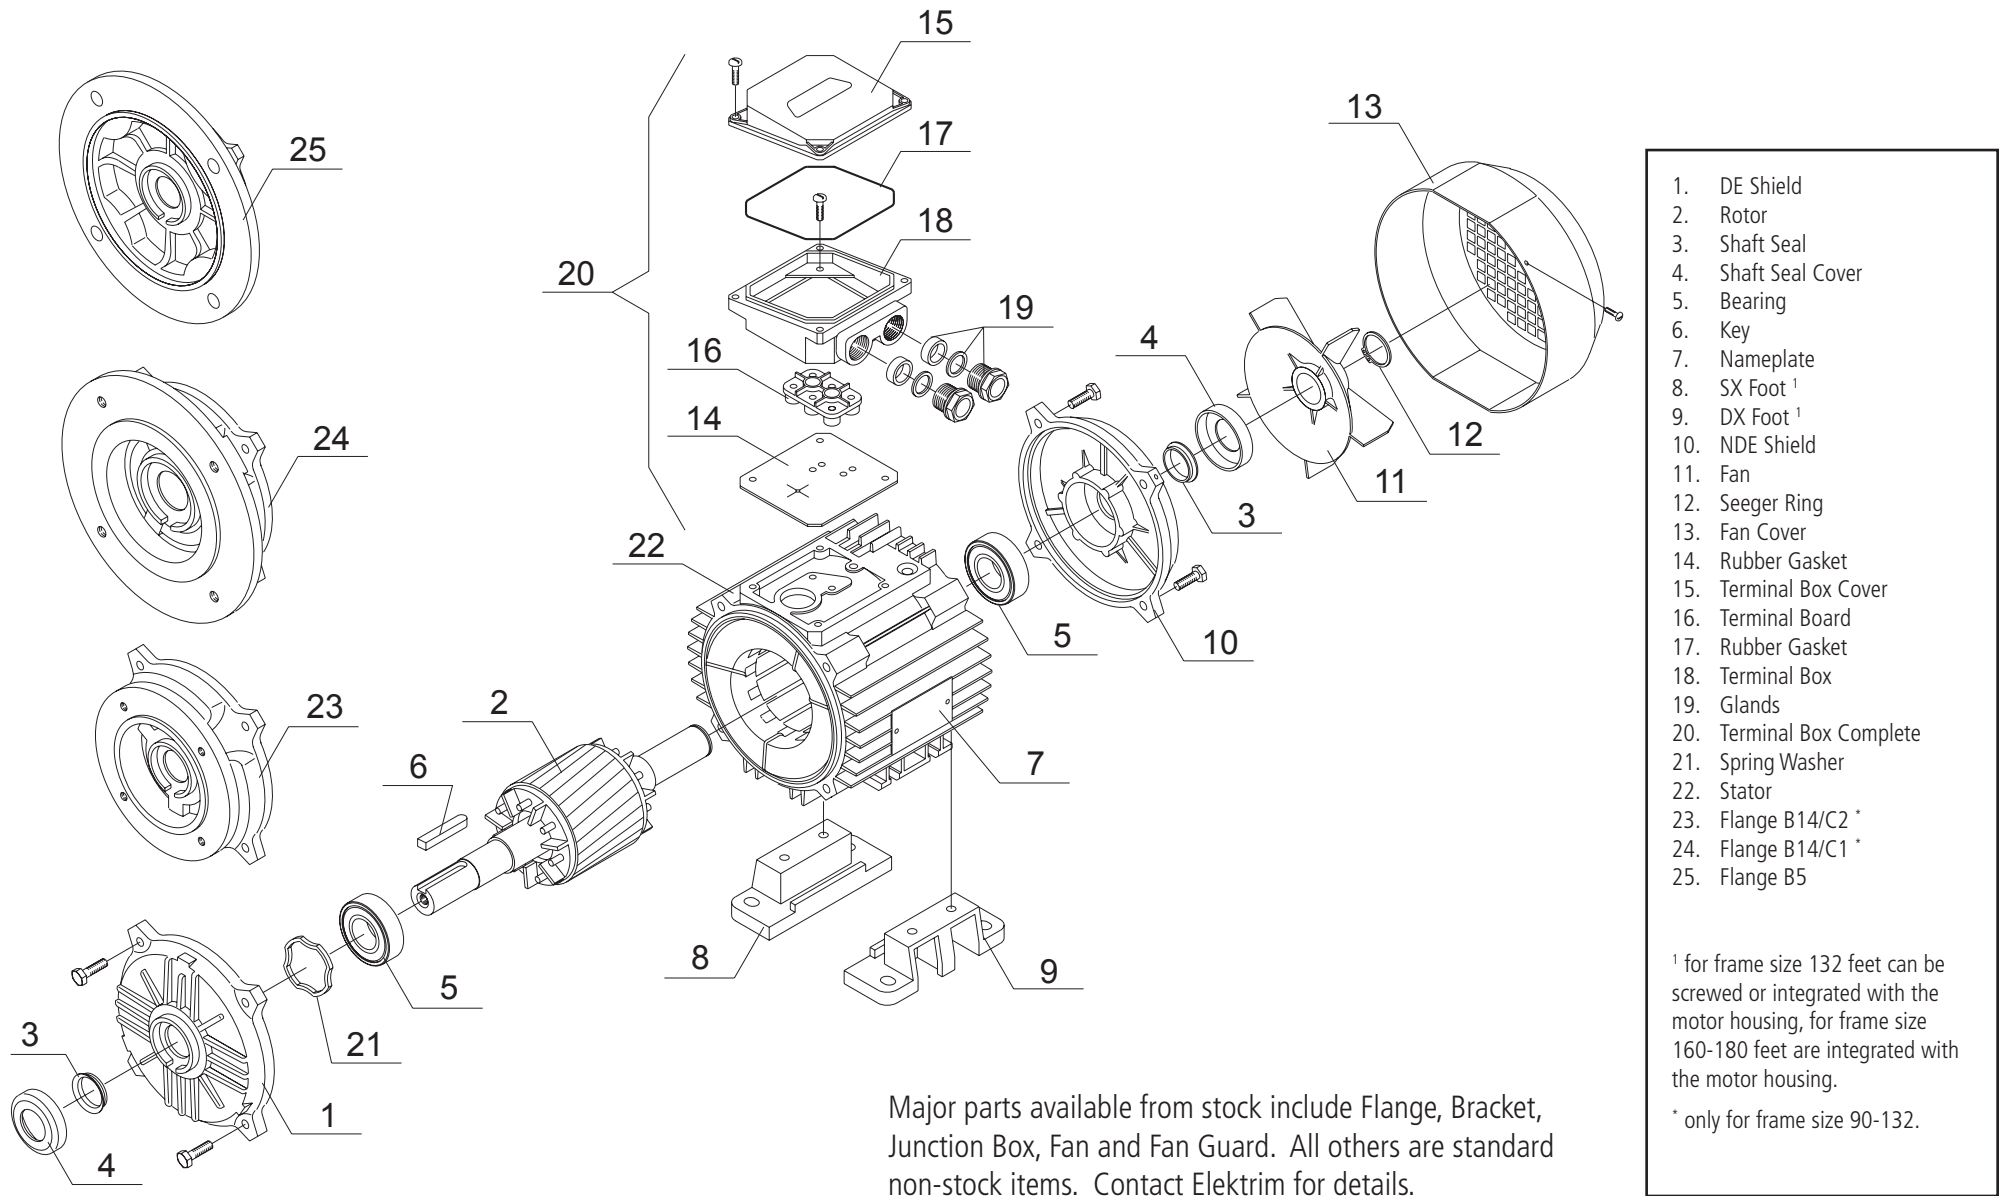

NEMA Motor Parts

20N, 40N and 60N Series
140-280 Frame Size

Major parts available from stock include Flange, Bracket, Junction Box, Fan and Fan Guard. All others are standard non-stock items. Contact Elektrim for details.

NEMA Motor Parts

20N, 40N and 60N Series
320-440 Frame Size

Major parts available from stock include Flange, Bracket, Junction Box, Fan and Fan Guard. All others are standard non-stock items. Contact Elektrim for details.

- | | |
|-----|-----------------------|
| 1. | Terminal Box Cover |
| 2. | Rubber Gasket |
| 3. | Terminal Board |
| 4. | Terminal Box |
| 5. | Rubber Gasket |
| 6. | Gland |
| 7. | Terminal Box Complete |
| 8. | Fan Cover |
| 9. | Fan |
| 10. | Tie Rod |
| 11. | NDE Shield |
| 12. | Stator |
| 13. | Foot |
| 14. | Spring Washer |
| 15. | Bearing |
| 16. | Rotor |
| 17. | DE Shield |
| 18. | Shaft Seal |
| 19. | Key |
| 20. | Flange B5 |
| 21. | Flange B14/C1 |
| 22. | Flange B14/C2 |
| 23. | Nameplate |

Major parts available from stock include Flange, Bracket, Junction Box, Fan and Fan Guard. All others are standard non-stock items. Contact Elektrim for details.

1. DE Shield
2. Rotor
3. Shaft Seal
- 4.
5. DE Bearing
6. Key
7. Housing with Feet
8. Internal Bearing Cap
9. DE External Bearing Cap
10. NDE Shield
11. Fan
12. Seeger Ring
13. Fan Cover
14. NDE Bearing
15. Terminal Box Cover
16. Terminal Board
17. Rubber Gasket
18. Terminal Box Housing
19. Rubber Gasket
20. Cable Glands
21. Fan Cover Support
22. Spring Washer
23. Seeger Ring
24. Grease Shield
25. Bearing Internal Ring
26. Grease Nipple
27. NDE External Bearing Cap
28. Flange B5
29. Rubber Gasket
30. Seeger Ring