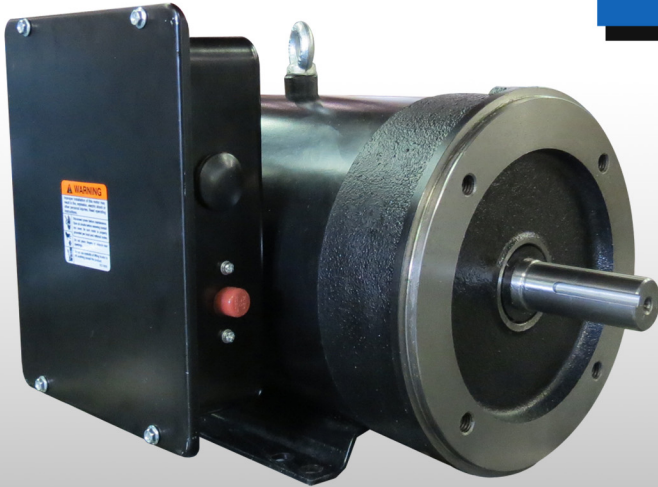

## Features:

- C Face with Feet
- High Starting Torque
- Locked Drive End Bearing
- Shielded Bearings
- Belt Drive or Close Coupled Applications
- Class F Insulation
- IP54 Protection
- Service Factor 1.15